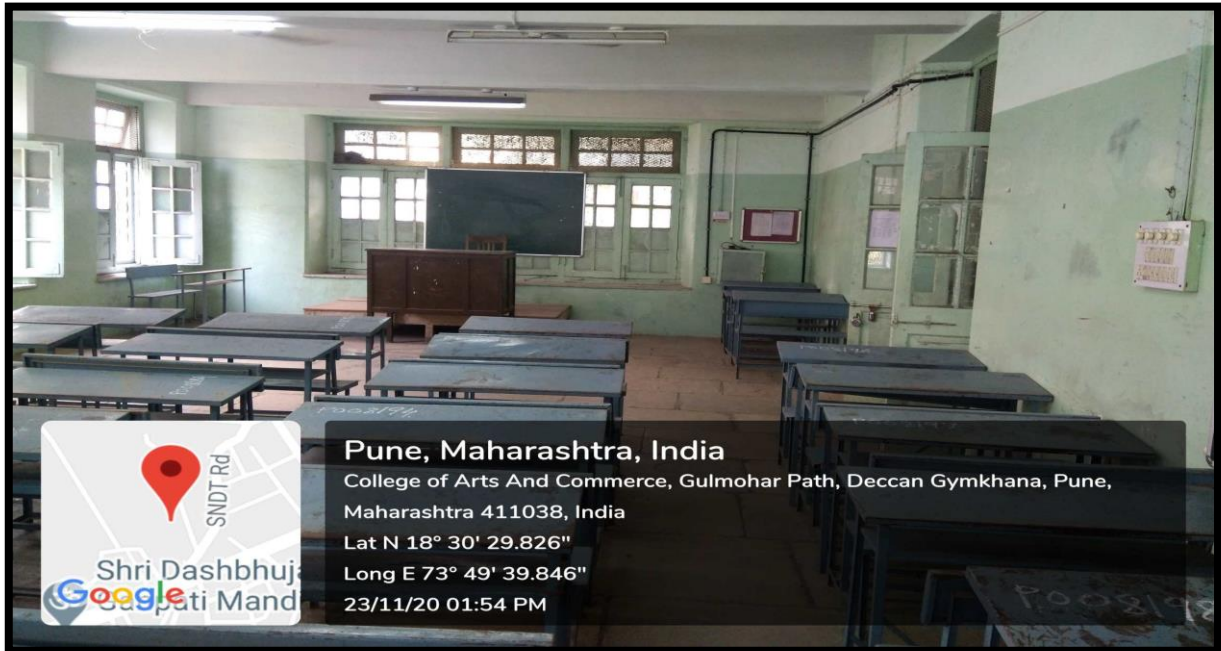

Classrooms

Classroom with LCD Projector (Room No. 30)

Classroom with Collar Mike Audio System and LCD Projector (Room No. 23)

Classroom with Collar Mike Audio System and LCD Projector (Room No. 23)

Classroom with LAN (Room No. 24)

Seminar Halls

ICT-enabled Seminar Hall No. 1

ICT-enabled Seminar Hall No.2 with a Smart Board

SNDT Arts and Commerce College for Women, Karve Road, Pune

ICT-enabled Seminar Hall No. 3

Laboratories

Laboratory of Drawing and Painting Department N0.1 (Antarang Painting Exhibition)